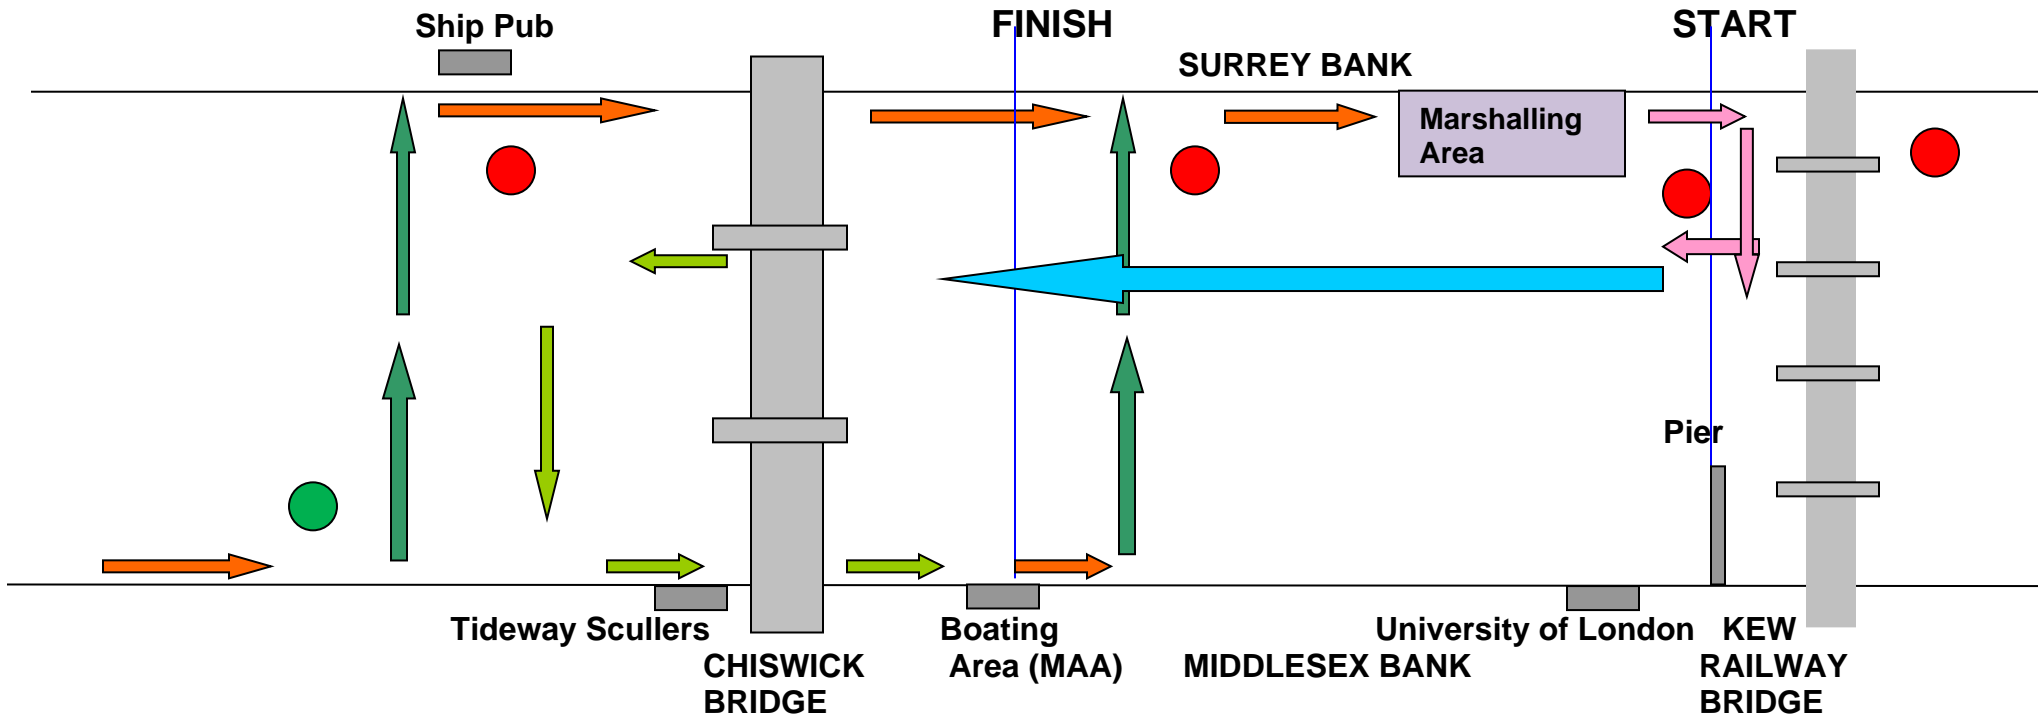

BARNES & MORTLAKE REGATTA 2024

COURSE DIAGRAM - EBB TIDE –RACING DOWNRIVER 1000 - 1640

- Crews going to the Marshalling Area
- Marshalling Area
- Crews going to the Start
- Crews Racing
- Crews returning to Boating Area and returning downriver

- Crossing Points
- Buoys