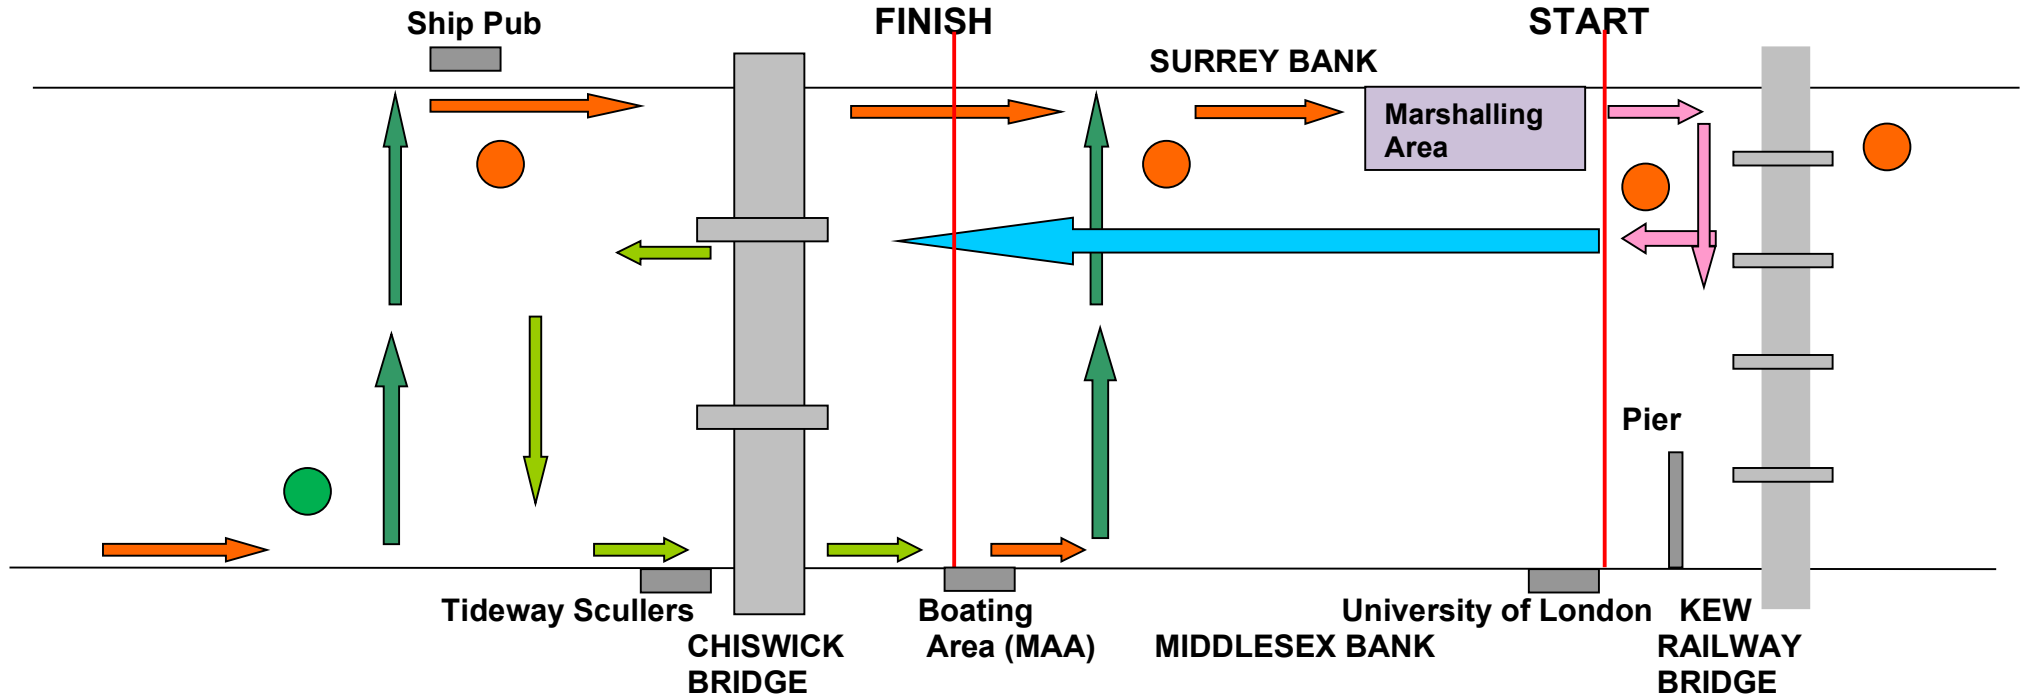

BARNES & MORTLAKE REGATTA 2023

COURSE DIAGRAM - EBB TIDE – RACING DOWNRIVER

- Crews going to the Marshalling Area
- Marshalling Area
- Crews going to the Start
- Crews Racing
- Crews returning to Boating Area and returning downriver

- Crossing Points
- Buoys