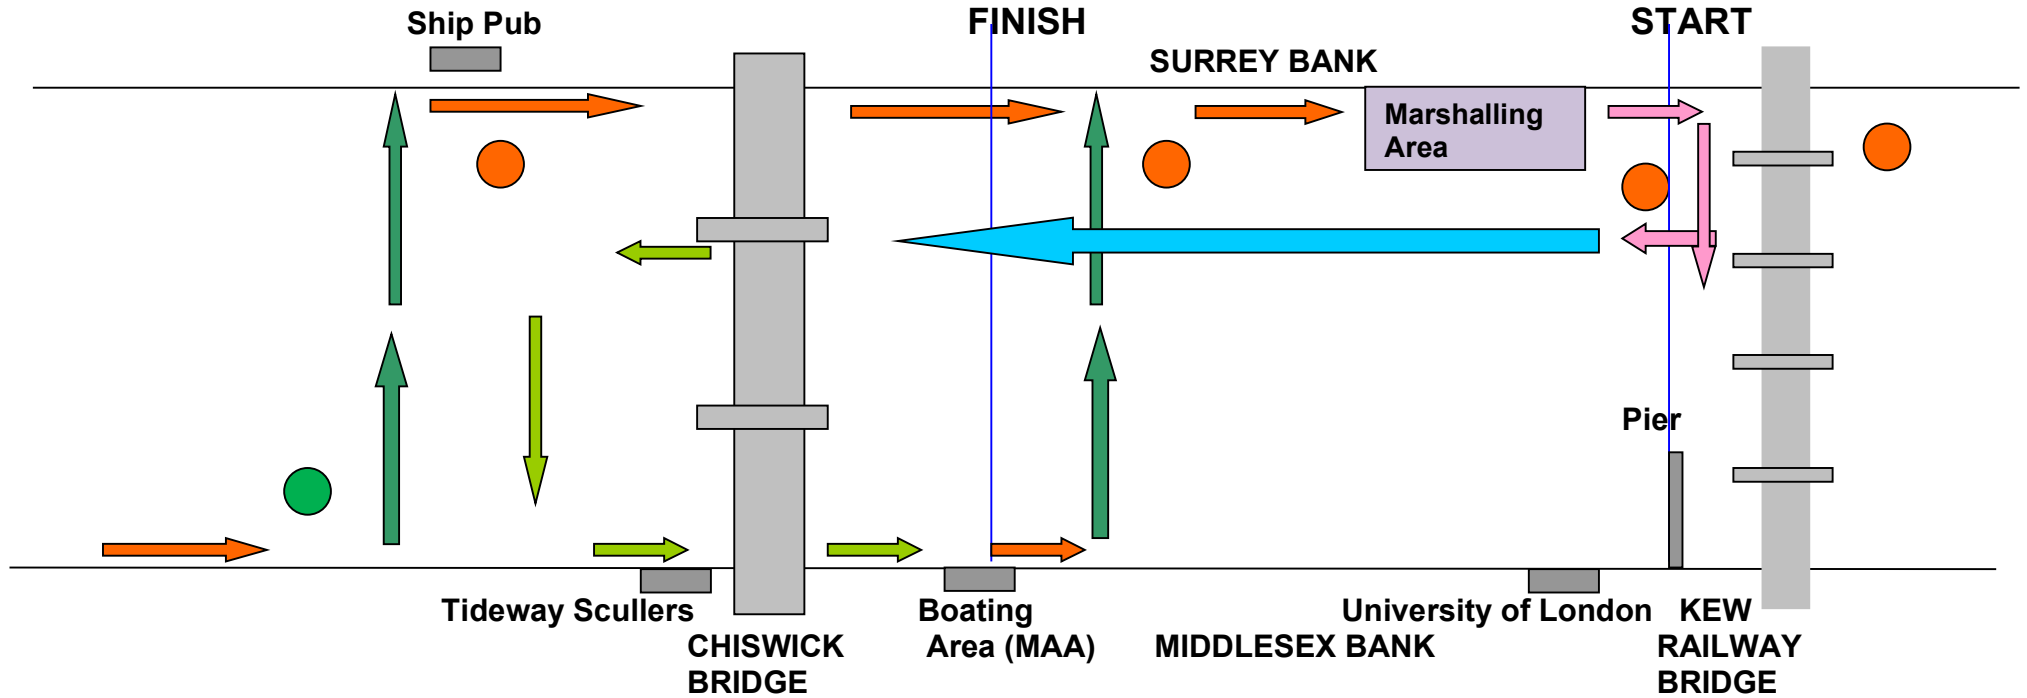

# BARNES & MORTLAKE REGATTA 2022

## COURSE DIAGRAM - EBB TIDE – RACING DOWNRIVER

- Crews going to the Marshalling Area
- Marshalling Area
- Crews going to the Start
- Crews Racing
- Crews returning to Boating Area and returning downriver

- Crossing Points
- Buoys