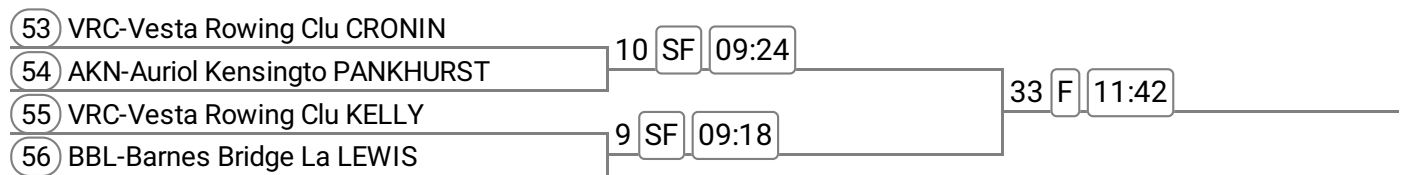

Event: 11 - Op J15 4x+

1 FBS-Fulham Boys Scho SALANKI	72	F	17:40
2 TKC-Team Keane Scull RUSSELL TH			
3 TKC-Team Keane Scull MORRIS			

Division: Timetable

Event: 12 - Op 2-

Event: 13 - W 2-

Event: 14 - Op 2x **Band 1**