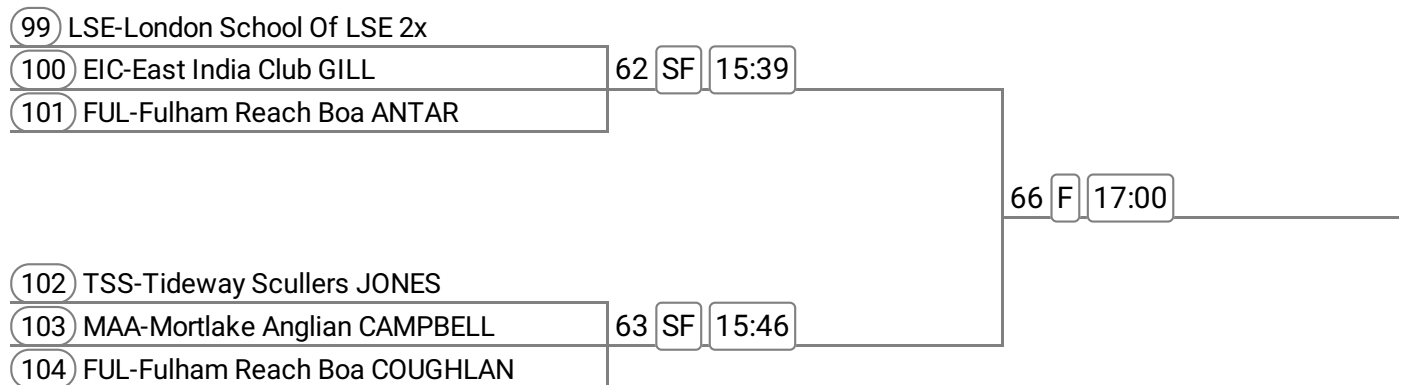

Event: 15 - Op 2x **Band 2**