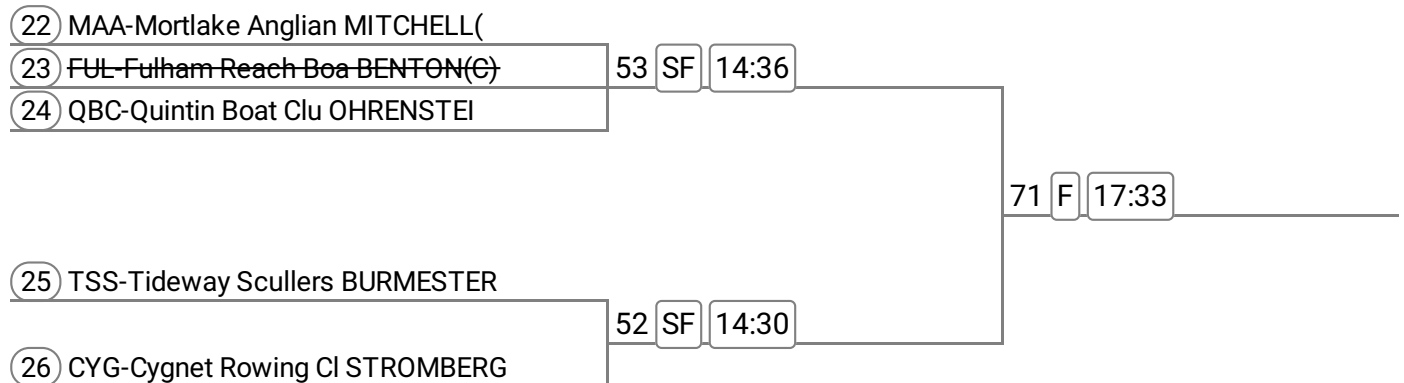

Division: Timetable

Event: 26 - Op MasC/D 1x