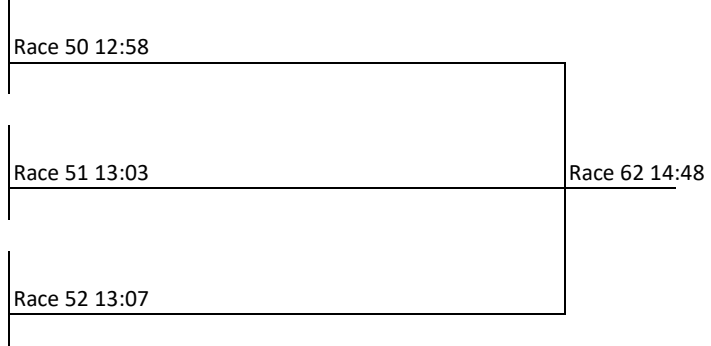

Barnes and Mortlake Regatta 2019 - Draw

Op 1x

- 132 TTR-Piers Reynolds
- 133 King's Canterbury-PEEL
- 134 QBC-STROMBERG

- 135 Vesta-BENSON
- 136 Cygnet-PIGUET
- 137 TSS-AULD

- 138 Auriol Kensington-VERDON
- 139 QBC-O'BRIEN
- 149 Auriol Kensington-BURMESTER